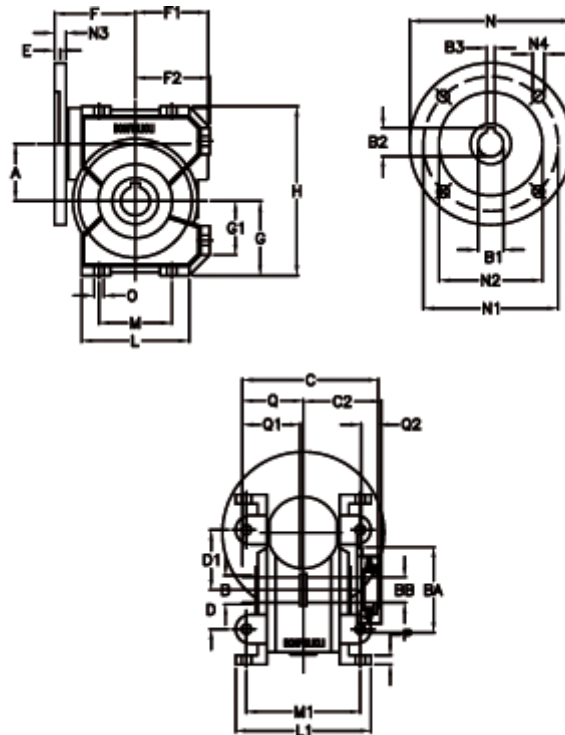

Data Sheet

Article number: 390204906002236
 Description: Worm Gear with Torque Limiter
 VF 49-L2-U-60 P63B5

Measures

a = 49.5	C2 = 63.5	g = 64.5	N = 140	Q1 = 41
B = 25	D = 34	G1 = 46.5	N1 = 115	Q2 = 15
B1 E7 = 11	D1 = 52	H = 146.5	N2 = 95	
B2 = 12.8	Description = VF 49U-xx-63B5	H1 = 110.5	N3 = 10.5	
B3 H9 = 4	E = 3.0	L = 93	N4 = 9.5	
BA = 63	F = 70	L1 = 117	O = 8.5	
BB H7 = 14	F1 = 63	m = 63	P = 8	
C = 105	F2 = 64.5	M1 = 98.5	Q = 51.0	